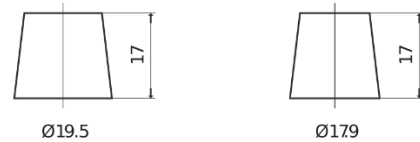

Terminal Type