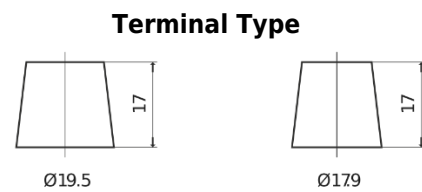

Product overview

Batteries for Marine and Leisure

Equipment GEL ES2400

Part number	ES2400
Technology	GEL
EAN/GTIN	3661024035750
Voltage	12 V
Capacity	210 Ah
Watt hour	2400 Wh
Length	518 mm
Width	274 mm
Height	240 mm
Box size	D06
Polarity	ETN 3
Terminal Type	EN taper post
Hold Down	B0
Weights (subject of variation)	63.50 kg