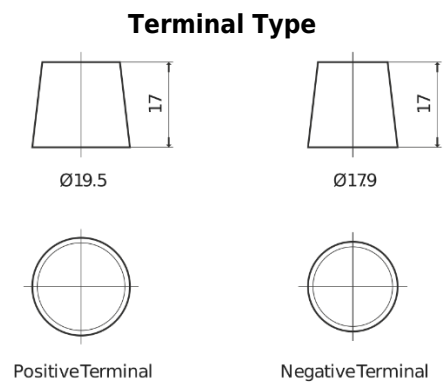

Product overview

Batteries for Marine and Leisure

Equipment GEL ES1300

Part number	ES1300
Technology	GEL
EAN/GTIN	3661024035781
Voltage	12 V
Capacity	120 Ah
Watt hour	1300 Wh
Length	345 mm
Width	171 mm
Height	283 mm
Box size	D03
Polarity	ETN 0
Terminal Type	EN taper post
Hold Down	B0
Weights (subject of variation)	37.50 kg