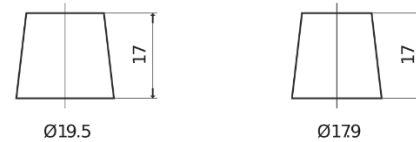

Product overview

Batteries for Marine and Leisure

Equipment GEL ES1000-6

Part number	ES1000-6
Technology	GEL
EAN/GTIN	3661024035811
Voltage	6 V
Capacity	195 Ah
Watt hour	1000 Wh
Length	244 mm
Width	190 mm
Height	275 mm
Box size	GC2
Polarity	ETN 0
Terminal Type	EN taper post
Hold Down	B0
Weights (subject of variation)	28.00 kg

Polarity

Terminal Type

Positive Terminal

Negative Terminal

Hold Down

Design, features and specifications are subject to change without notice. We disclaim any representation or warranty, express or implied, concerning the data or recommendations, and in no event shall be liable for any loss or damage claimed to have arisen as a result. Some products may not be available in your local market.