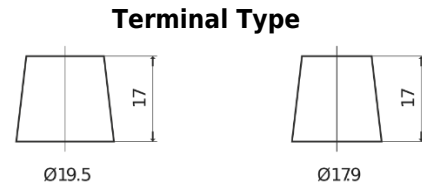

Product overview

Batteries for Marine and Leisure

Dual ER550

Part number	ER550
Technology	Flooded
EAN/GTIN	3661024035989
Voltage	12 V
Capacity	115 Ah
CCA	760 A
Watt hour	550 Wh
Length	349 mm
Width	175 mm
Height	235 mm
Box size	D02
Polarity	ETN 1
Terminal Type	EN taper post
Hold Down	B0
Weights (subject of variation)	27.80 kg