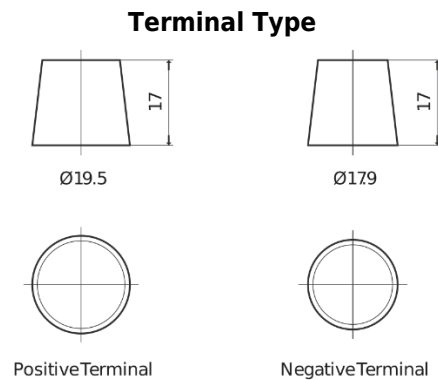

**Product overview**

Batteries for Marine and Leisure

**Dual ER350**

Part number	ER350
Technology	Flooded
EAN/GTIN	3661024036009
Voltage	12 V
Capacity	80 Ah
CCA	510 A
Watt hour	350 Wh
Length	270 mm
Width	173 mm
Height	222 mm
Box size	D26
Polarity	ETN 1
Terminal Type	EN taper post
Hold Down	Korean B1+B6
Weights (subject of variation)	17.40 kg