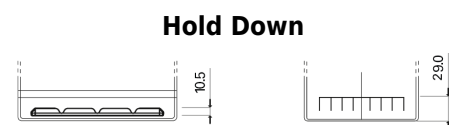

**Product overview**

Batteries for Marine and Leisure

**Dual ER350**

Part number	ER350
Technology	Flooded
EAN/GTIN	3661024036009
Voltage	12 V
Capacity	80 Ah
CCA	510 A
Watt hour	350 Wh
Length	270 mm
Width	173 mm
Height	222 mm
Box size	D26
Polarity	ETN 1
Terminal Type	EN taper post
Hold Down	Korean B1+B6
Weights (subject of variation)	17.40 kg