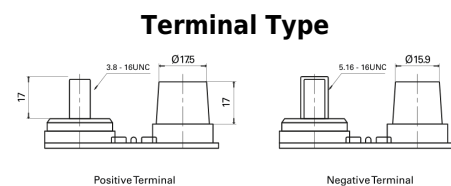

Product overview

Batteries for Marine and Leisure

Dual AGM EP900

Part number	EP900
Technology	AGM
EAN/GTIN	3661024035965
Voltage	12 V
Capacity	100 Ah
CCA	800 A
Watt hour	900 Wh
Length	330 mm
Width	173 mm
Height	240 mm
Box size	G31
Polarity	ETN 1
Terminal Type	SAE M 3/8"- 5/16" taper&stud
Hold Down	B0
Weights (subject of variation)	31.00 kg