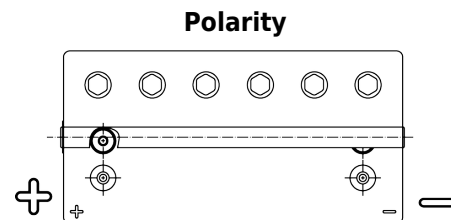

Product overview

Batteries for Marine and Leisure

Dual AGM EP900

Part number	EP900
Technology	AGM
EAN/GTIN	3661024035965
Voltage	12 V
Capacity	100 Ah
CCA	800 A
Watt hour	900 Wh
Length	330 mm
Width	173 mm
Height	240 mm
Box size	G31
Polarity	ETN 1
Terminal Type	SAE M 3/8"- 5/16" taper&stud
Hold Down	B0
Weights (subject of variation)	31.00 kg