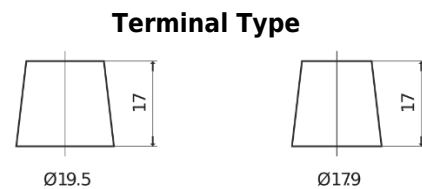

Product overview

Batteries for Marine and Leisure

Dual AGM EP2100

Part number	EP2100
Technology	AGM
EAN/GTIN	3661024035934
Voltage	12 V
Capacity	240 Ah
CCA	1200 A
Watt hour	2100 Wh
Length	518 mm
Width	274 mm
Height	240 mm
Box size	D06
Polarity	ETN 3
Terminal Type	EN taper post
Hold Down	B0
Weights (subject of variation)	70.00 kg