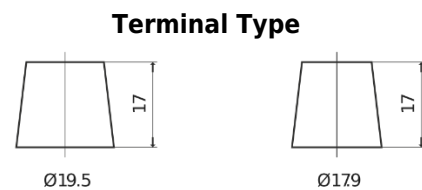

Product overview

Batteries for Marine and Leisure

Dual AGM EP1500

Part number	EP1500
Technology	AGM
EAN/GTIN	3661024035941
Voltage	12 V
Capacity	180 Ah
CCA	900 A
Watt hour	1500 Wh
Length	513 mm
Width	223 mm
Height	223 mm
Box size	D05
Polarity	ETN 3
Terminal Type	EN taper post
Hold Down	B0
Weights (subject of variation)	50.00 kg