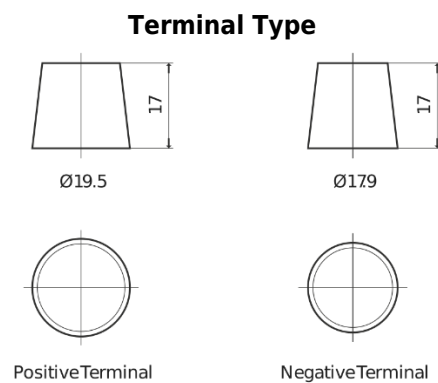

Product overview

Batteries for Marine and Leisure

Dual AGM EP1200

Part number	EP1200
Technology	AGM
EAN/GTIN	3661024035958
Voltage	12 V
Capacity	140 Ah
CCA	700 A
Watt hour	1200 Wh
Length	513 mm
Width	189 mm
Height	223 mm
Box size	D04
Polarity	ETN 3
Terminal Type	EN taper post
Hold Down	B0
Weights (subject of variation)	40.50 kg