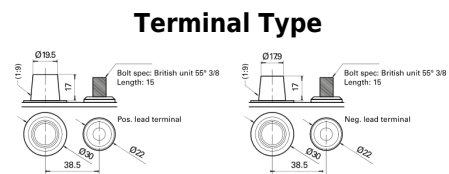

Product overview

Batteries for Marine and Leisure

Start AGM EM960

Part number	EM960
Technology	AGM
EAN/GTIN	3661024036016
Voltage	12 V
Capacity	100 Ah
CCA	800 A
MCA	960
Length	330 mm
Width	173 mm
Height	240 mm
Box size	G31
Polarity	ETN 1
Terminal Type	SAE M 3/8" taper&stud
Hold Down	B0
Weights (subject of variation)	31.00 kg