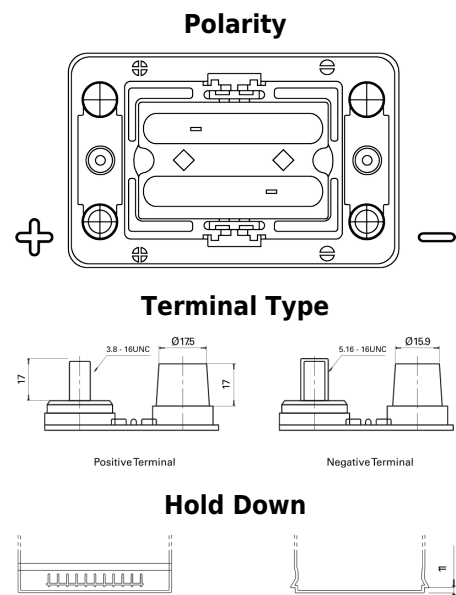

**Product overview**

Batteries for Marine and Leisure

**Start AGM EM1000**

Part number	EM1000
Technology	AGM
EAN/GTIN	3661024036023
Voltage	12 V
Capacity	50 Ah
CCA	800 A
MCA	1000
Length	260 mm
Width	173 mm
Height	206 mm
Box size	G34
Polarity	ETN 1
Terminal Type	SAE M 3/8"- 5/16" taper&stud
Hold Down	B7
Weights (subject of variation)	17.90 kg