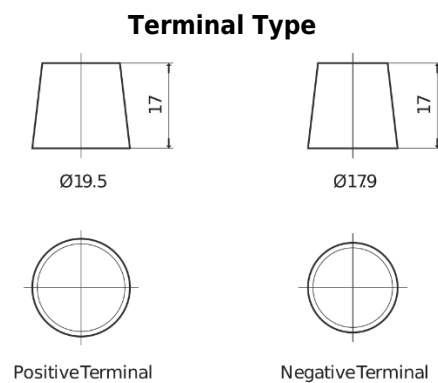

Product overview

Batteries for Marine and Leisure

Start EN900

Part number	EN900
Technology	Flooded
EAN/GTIN	3661024036061
Voltage	12 V
Capacity	140 Ah
CCA	800 A
MCA	900
Length	513 mm
Width	189 mm
Height	223 mm
Box size	D04
Polarity	ETN 3
Terminal Type	EN taper post
Hold Down	B0
Weights (subject of variation)	34.10 kg