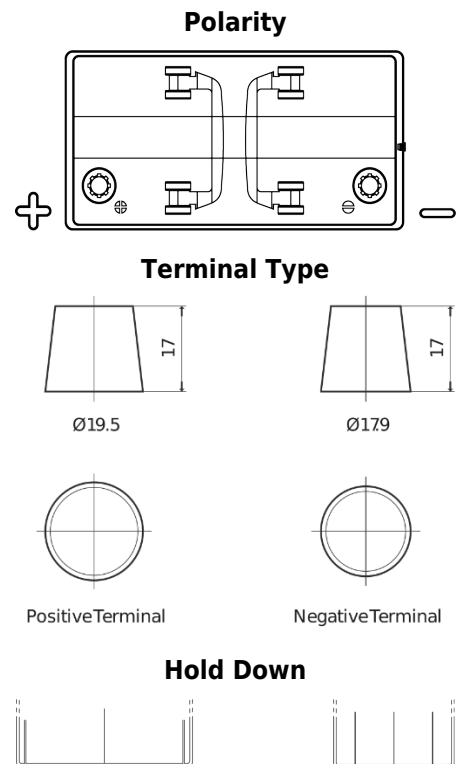

Product overview

Batteries for Marine and Leisure

Start EN850

Part number	EN850
Technology	Flooded
EAN/GTIN	3661024036078
Voltage	12 V
Capacity	110 Ah
CCA	750 A
MCA	850
Length	349 mm
Width	175 mm
Height	235 mm
Box size	D02
Polarity	ETN 1
Terminal Type	EN taper post
Hold Down	B0
Weights (subject of variation)	25.40 kg